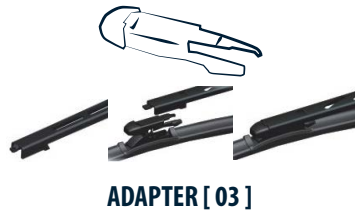

DEDICATED FRONT WIPERS (SET 2 PCS)
VD10***

FLAT WIPERS „MULTICLIP” WITH 8 TYPES OF ADAPTERS
VM00***

Available mount types

ADAPTER [01]

ADAPTER [03]

ADAPTER [05]

ADAPTER [07]

ADAPTER [02]